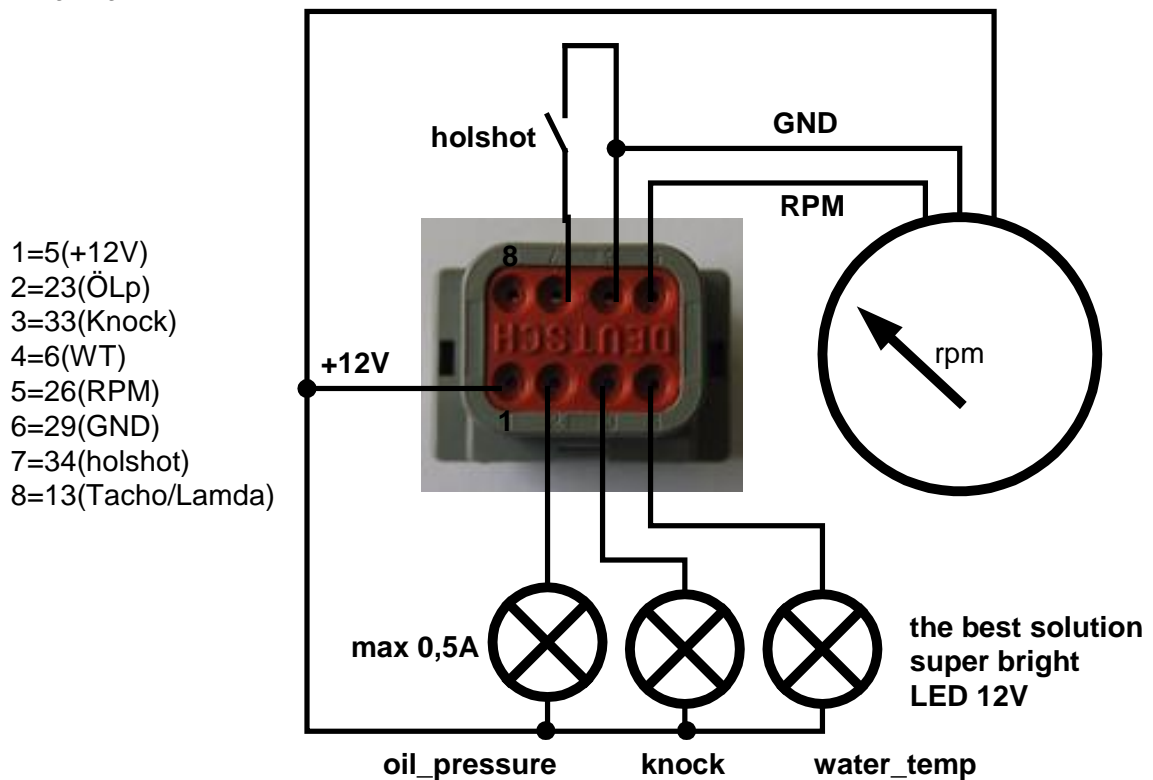

Igni-Power_Racing_3cyl Control lamps

Lwo0605

Connector: Deutsch DT04-8P

Wiring diagram:

FOR COMPETITION USE ONLY

No warranty of any engine damage