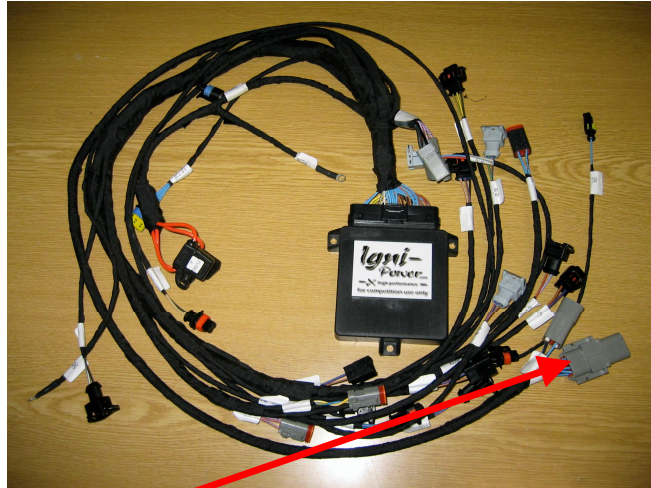

Igni-Power_Racing_3cyl Control lamps

Lwo0605

Connector: Deutsch DT04-8P

Wiring diagram:

FOR COMPETITION USE ONLY

No warranty of any engine damage